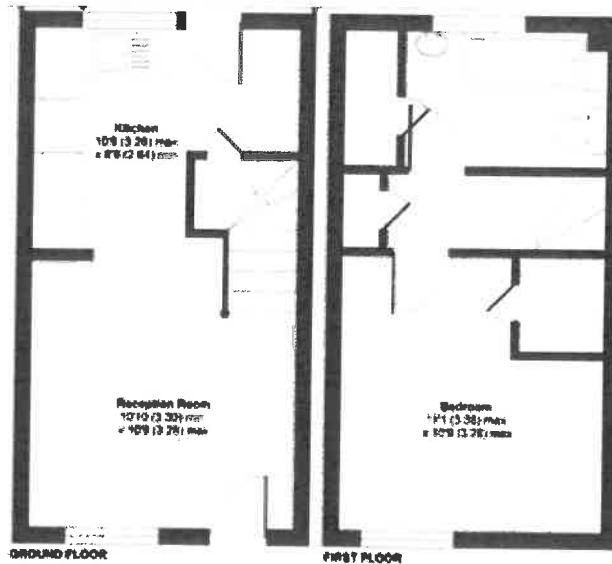

# Nideggen Close, Thatcham RG19

APPROX. GROSS INTERNAL FLOOR AREA 449 SQFT / 41.5 SQM

Copyright © 1998 Produced for Chatterbox 027 3012001