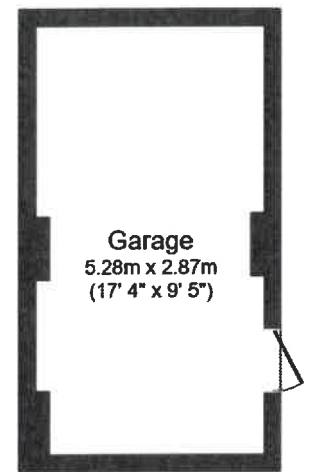

Ground Floor

Floor area 38.7 sq.m. (417 sq.ft.)

First Floor

Floor area 38.7 sq.m. (417 sq.ft.)

Garage

Floor area 15.2 sq.m. (163 sq.ft.)

Total floor area: 92.7 sq.m. (997 sq.ft.)

This floor plan is for illustrative purposes only. It is not drawn to scale. Any measurements, floor areas (including any total floor area), openings and orientations are approximate. No details are guaranteed, they cannot be relied upon for any purpose and do not form any part of any agreement. No liability is taken for any error, omission or misstatement. A party must rely upon its own inspection(s). Powered by www.Propertybox.io